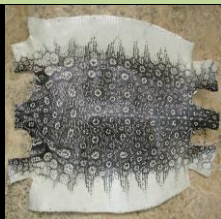

Materials:	Leather	Stitching	Exotic Leather	Suede	Pig Skin
Colors :	Mahogany	Orange	Elephant with texture 	Royal Blue	Black
All colors vary with leather	Saddle Tan	Blue Tint Purple	Shark with texture 	Emerald Green	Dark Brown
May can get other colors on request	Dark Brown	Royal Blue	 Green Alligator	Black	
Quotes on request	Black	Yellow	 Grey Alligator	Purple tint Pink	
		Emerald Green	 Chocolate Alligator	Purple	
		Black	 Orange Alligator	Tan	
		White	 Cognac Alligator		
		Red	 Black Alligator		

			 <p>Buttercup Alligator</p>		
			 <p>Dark Brown Alligator</p>		
			 <p>Flame Red Alligator</p>		
			 <p>Purple Alligator</p>		
			 <p>Sport Rust Alligator</p>		
			 <p>Assorted Colors for StingRay w/Eye</p>		
			 <p>Zebra StingRay</p>		
			 <p>Spider Web StingRay</p>		

Assorted Colors for
StingRay

Dark Brown Shark

Elephant From Left
to Right Sand,
Chestnut, Black,
Honey, Nicotine

Assorted Colors for
Caiman

Ring Lizard White

Red Ring Lizard

Ostrich's Color Chart